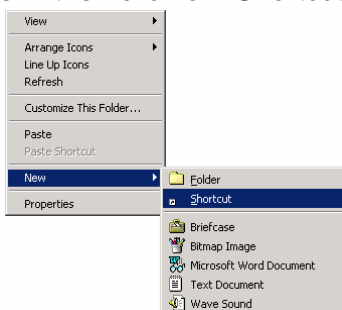

Instructions to setting up a PD3000 Price Display Pole

Document Contents

You will need to be at the station were the Price Display Pole is installed.

1. Right click the “Start” button on the task bar then click “Open All Users” on the popup options window.

2. In the “Start Menu” window double click on the “Programs” folder. Then double click the Startup Folder.

3. Click File, then highlight “New” then click on “Shortcut”.

Bookstore Manager A head for your business. A heart for your ministry.