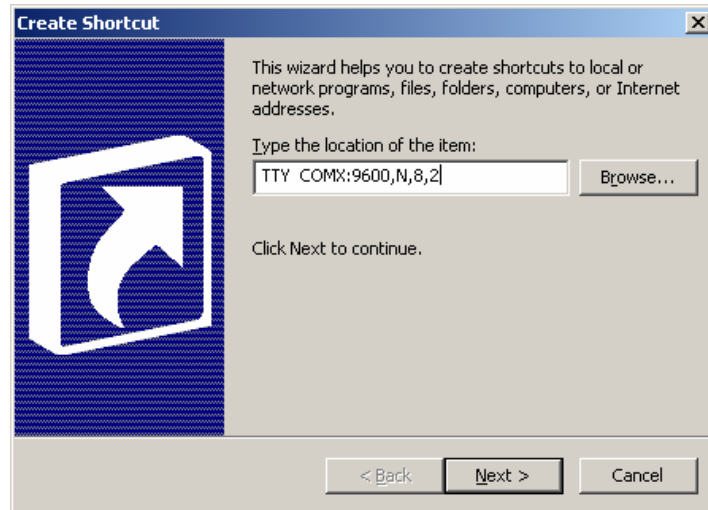

4. At the command line prompt on the “Create Shortcut” window type:
  TTY COMx:9600,N,8,2 (Where **x** = **the com port** with the price display pole attached.)