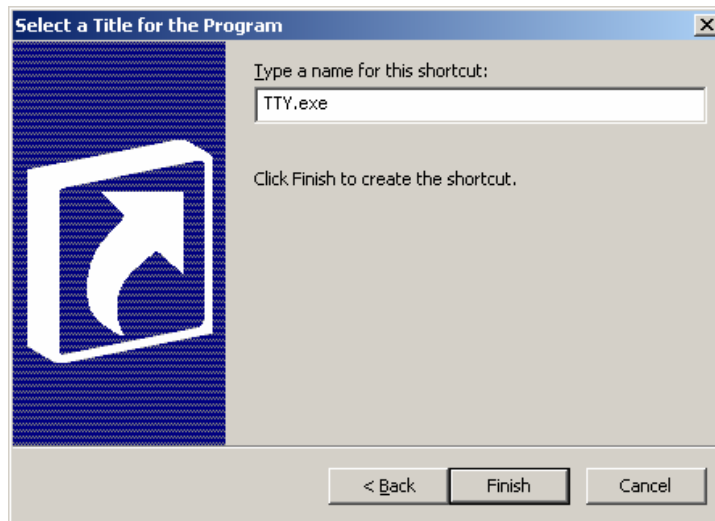

5. Click the “Next” button on the “Create Shortcut” window. You can leave the name at TTY.EXE and then click Finish