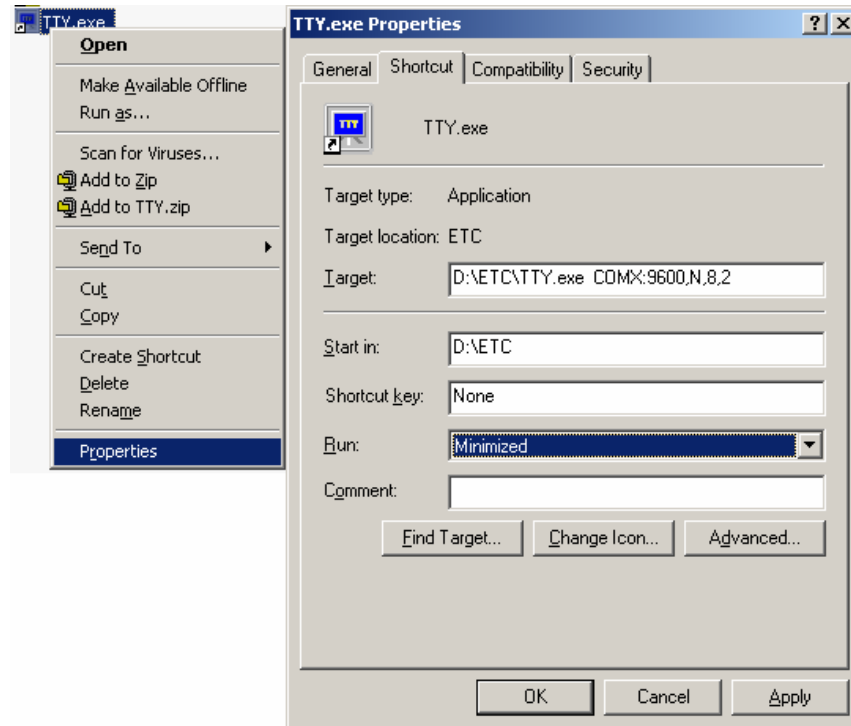

Bookstore Manager • 201 Fannin Street • Abilene, Texas • 79603
tel. 1-800-997-6724 • fax 325-673-0527 • www.bsmgr.com

Total Technology Solutions!

4. At the command line prompt on the “Create Shortcut” window type:
TTY COMx:9600,N,8,2 (Where **x** = **the com port** with the price display pole attached.)

- Click the down arrow on the end of the "Run" entry field and then click "Minimized". Next click the OK button at the bottom of the "Properties" window (*Pictured Above*)
- Double click the TTY icon in the "StartUp" window. The program should show briefly on the "Start" task bar.